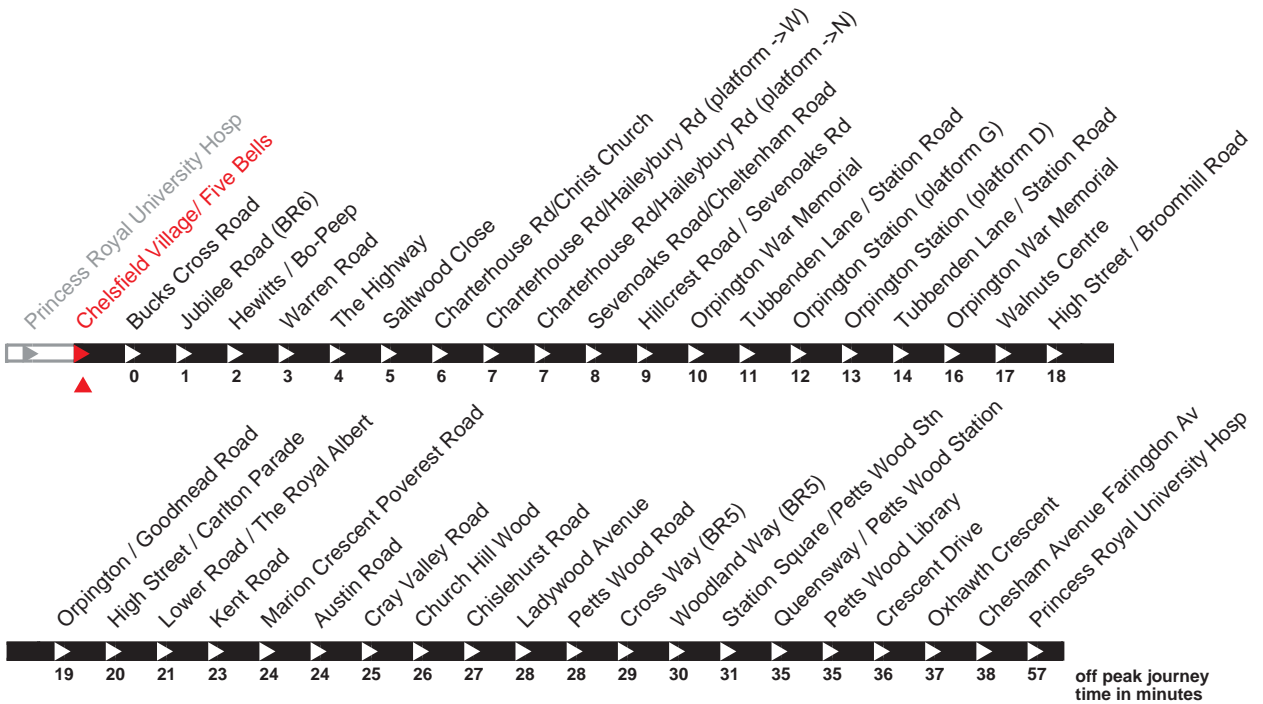

## Buses towards Princess Royal University Hosp

### Monday - Friday

First buses	7 to 9am	9 to 10am	10am to 3pm	3 to 6pm	6 to 7pm	7 to 8pm	8 to 11pm	Last bus
06 12	At these 12 minutes past the hour	09 12	At these 12 minutes past the hour	At these 12 minutes past the hour	18 12	19 10	At these 12 minutes past the hour	23 12
06 42		09 42			18 40	19 40		

### Saturday (also Good Friday)

First bus	7am to 7pm	7 to 11pm	Last bus
06 12	At these 12 minutes past the hour	At these 12 minutes past the hour	23 12

### Sunday and other Public Holidays

First bus	8am to 11pm	Last bus
07 12	At these 12 minutes past the hour	23 12

Operated by First for London Buses